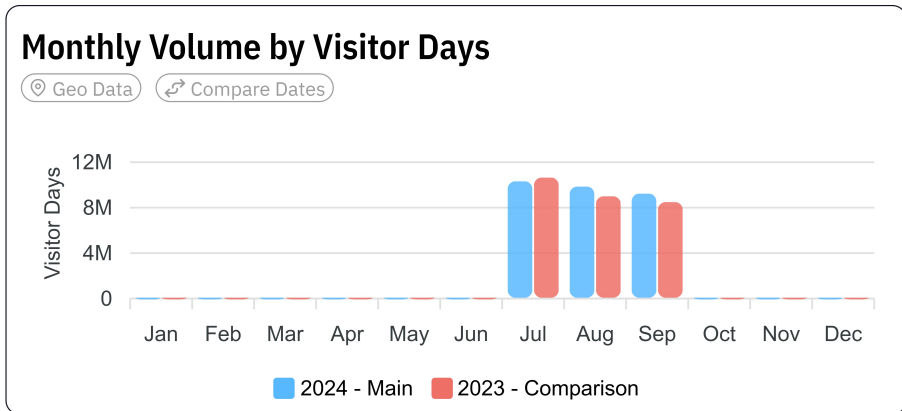

# Metro Puget Sound Q3 Report

Powered by **DATAFY**

[Geo Data](#) [Compare Dates](#)

TOTAL TRIPS  
**11,427,303 Trips**  
↗ 25.8%

VISITOR DAYS  
**29,720,876 Days**  
↗ 2.7%

AVERAGE LENGTH OF STAY  
**2.6 Days**  
↘ 0.6 Days

## Trips by Length of Stay

[Geo Data](#) [Compare Dates](#)

Length of Stay	Percentage	Change
1 Day	71.6%	↘ 1.07%
2 Days	7.74%	↘ 0.11%
3 Days	4.01%	↗ 0.09%
4 Days	3.58%	↗ 0.05%
5 Days	4.46%	↗ 0.24%
6+ Days	8.6%	↗ 0.8%